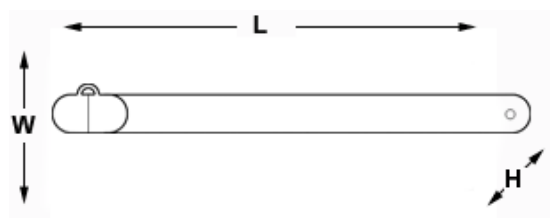

IMPORTANT: Due to the price volatility of NAND Flash Memory, prices can change daily and without notice.

Product Details

Product Dimensions

Inches: 9.76" x 0.86" x 0.08"
 Millimeters: 248 x 22 x 2.25

Product Specifications