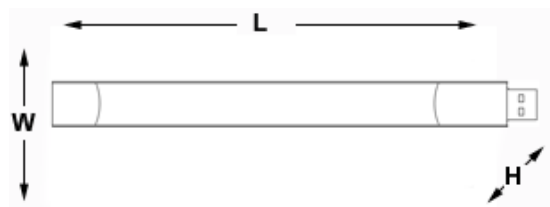

Product Details

Product Dimensions

Inches: 8.07" x 0.68" x 0.33"
Millimeters: 205 x 17.5 x 8.5

Product Specifications

- **Product Material** : Silicon
- **Weight** : 18 Grams
- **Interface** : USB 2.0
- **System Requirements** : Windows 95 and above, Mac OS 8.6 and above, Linux.
- **Drivers** : Required only for Windows 95/98
- **Power** : No external power required.
- **System Compatibility** :

Warranty: 3 Years